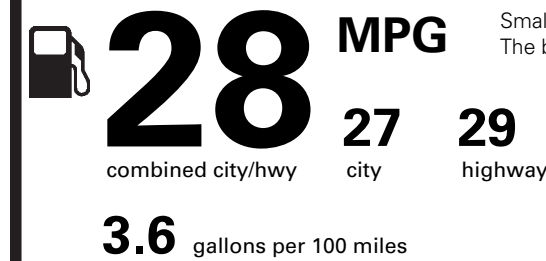

NO CHARGE
1,495.00

PRICE INFORMATION

BASE PRICE	\$23,450.00
TOTAL OPTIONS/OTHER	1,495.00
TOTAL VEHICLE & OPTIONS/OTHER	24,945.00
DESTINATION & DELIVERY	1,245.00
TOTAL BEFORE DISCOUNTS	26,190.00
SE CONVENIENCE PKG DISC	- 500.00
TOTAL SAVINGS	- 500.00

EPA DOT Fuel Economy and Environment

Gasoline Vehicle

Fuel Economy

Small SUVs range from 16 to 120 MPG. The best vehicle rates 141 MPGe.

You save
\$250

in fuel costs over 5 years compared to the average new vehicle.